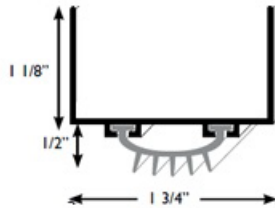

Door Bottom

DD13-DB69

Available Finishes: **Aluminum/Bronze**

Profile Height: **1-1/8"**

Insert Height: **1/2"**

Door Width: **1-3/4"**

Title:
Prepared For:
Prepared By:
Date:

Comments:
