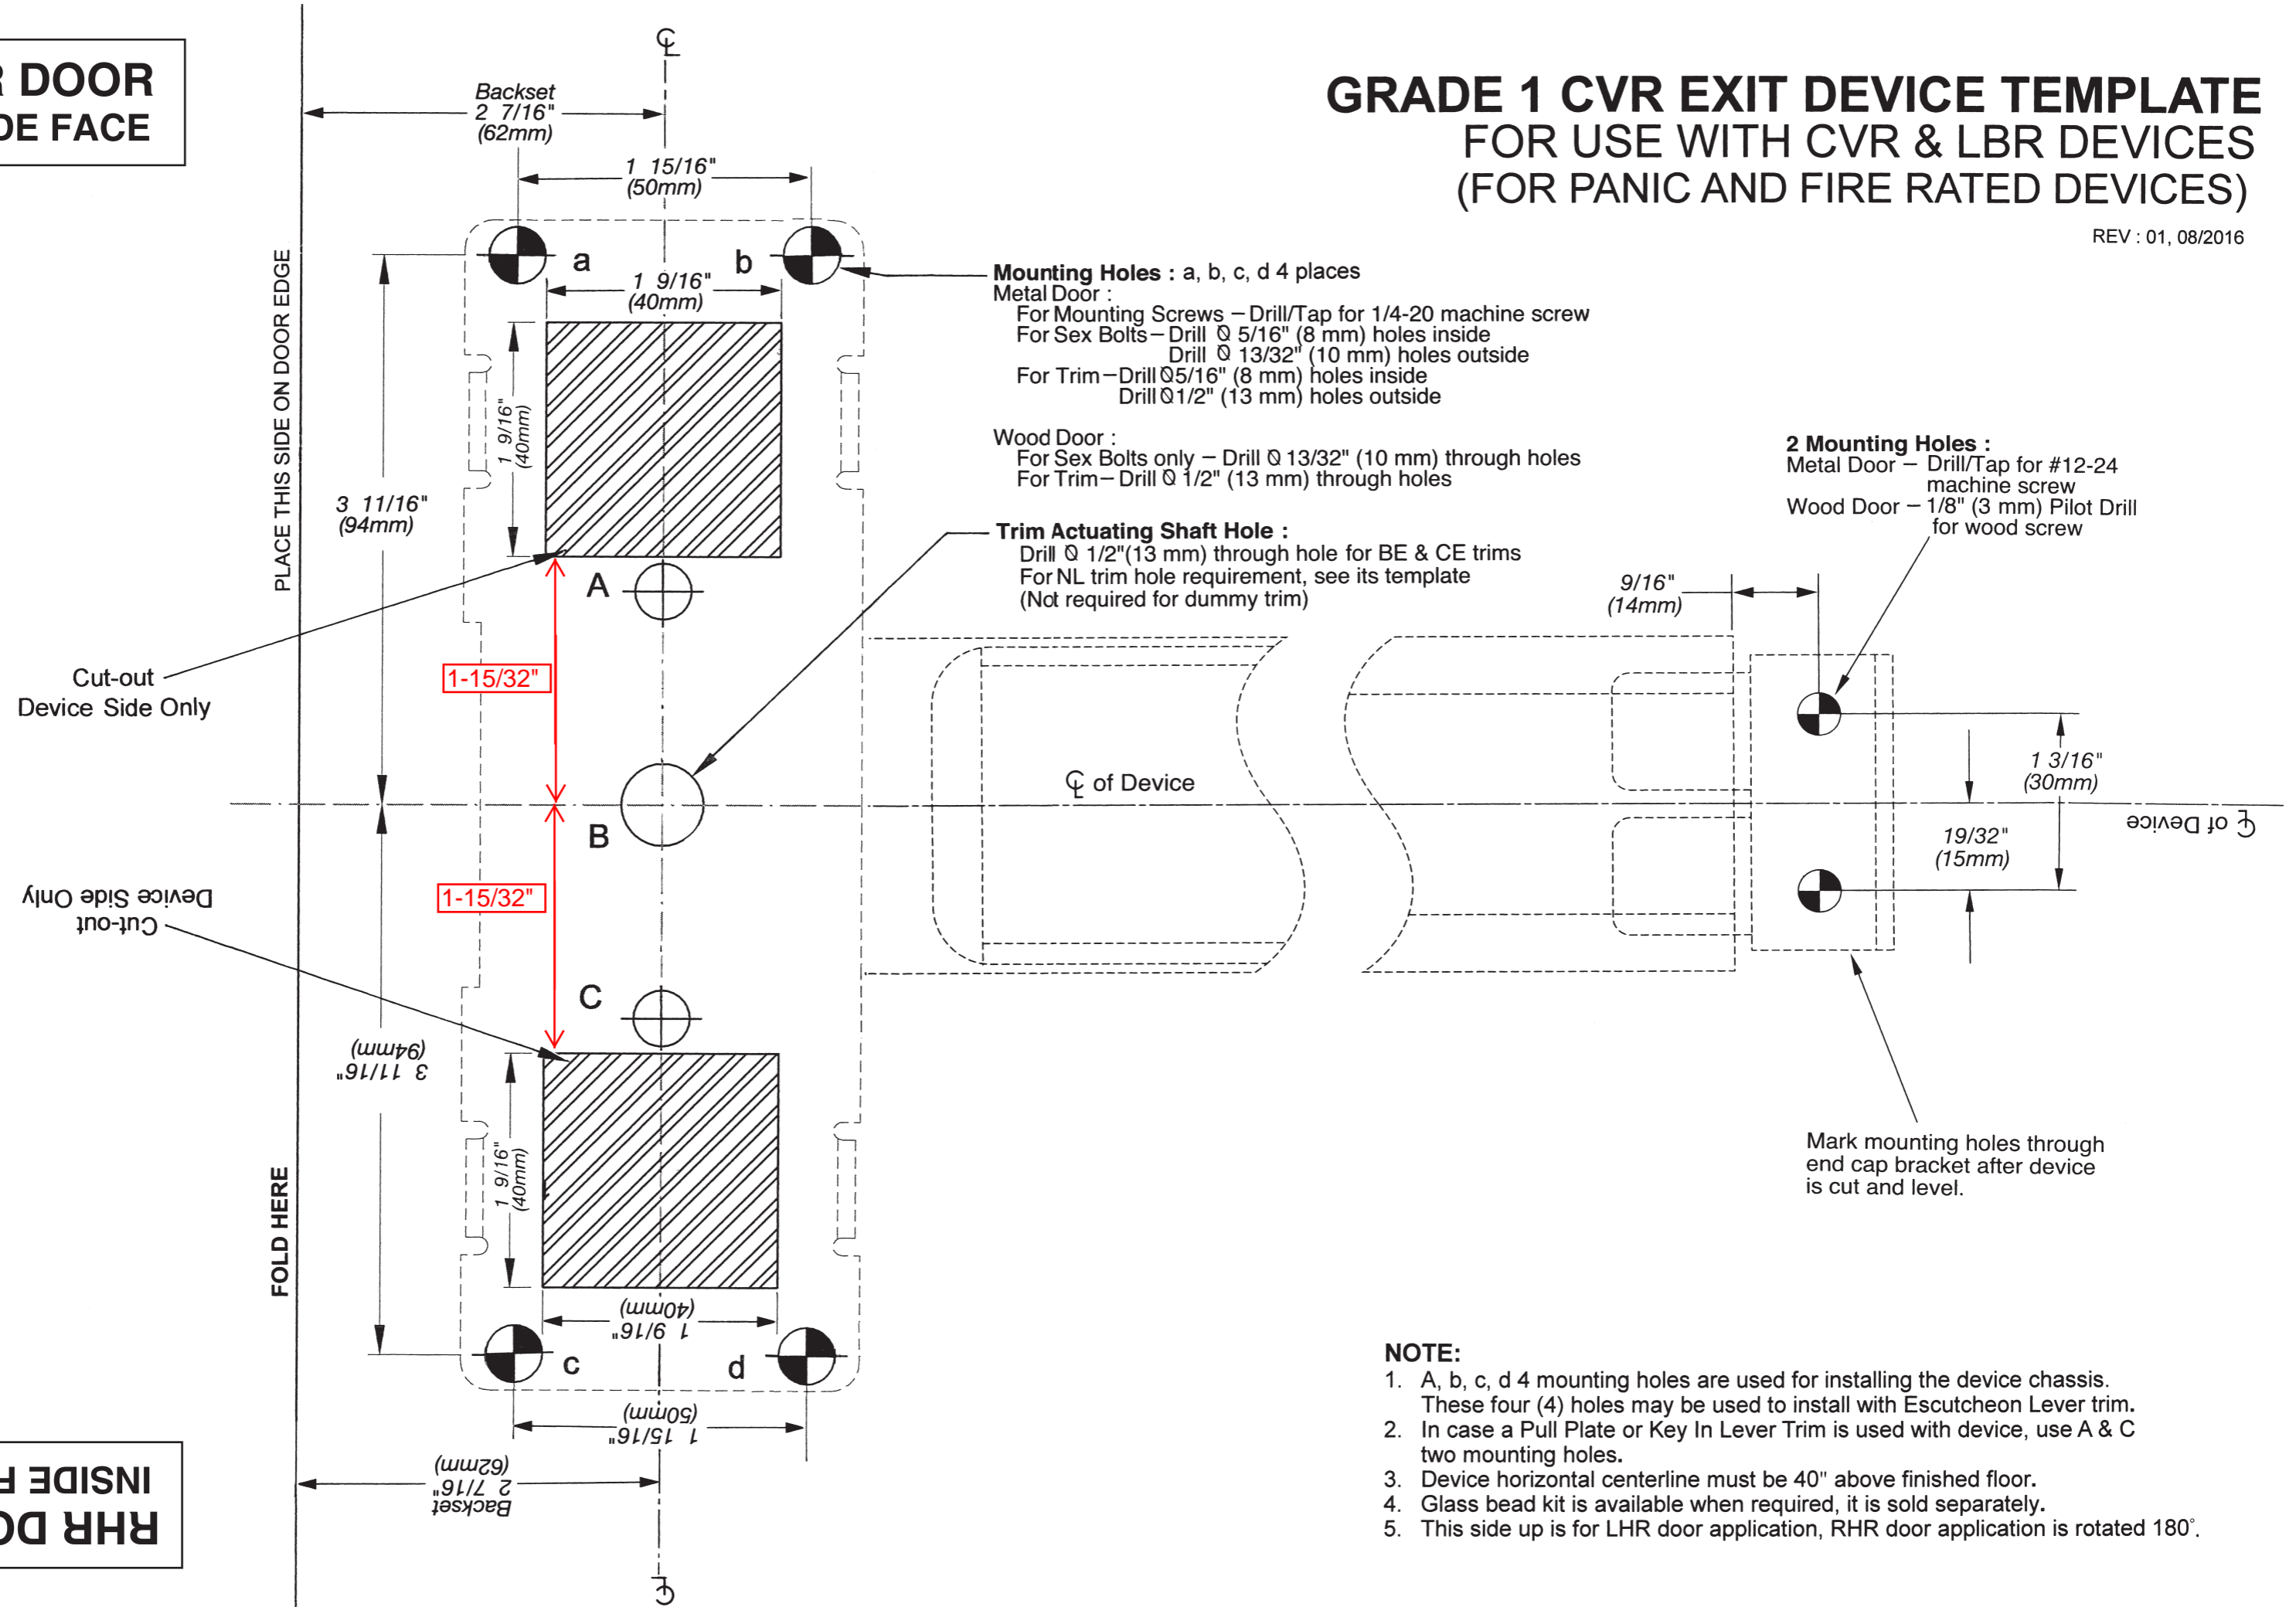

**LHR DOOR
INSIDE FACE**

GRADE 1 CVR EXIT DEVICE TEMPLATE FOR USE WITH CVR & LBR DEVICES (FOR PANIC AND FIRE RATED DEVICES)

REV : 01, 08/2016

**RHR DOOR
INSIDE FACE**